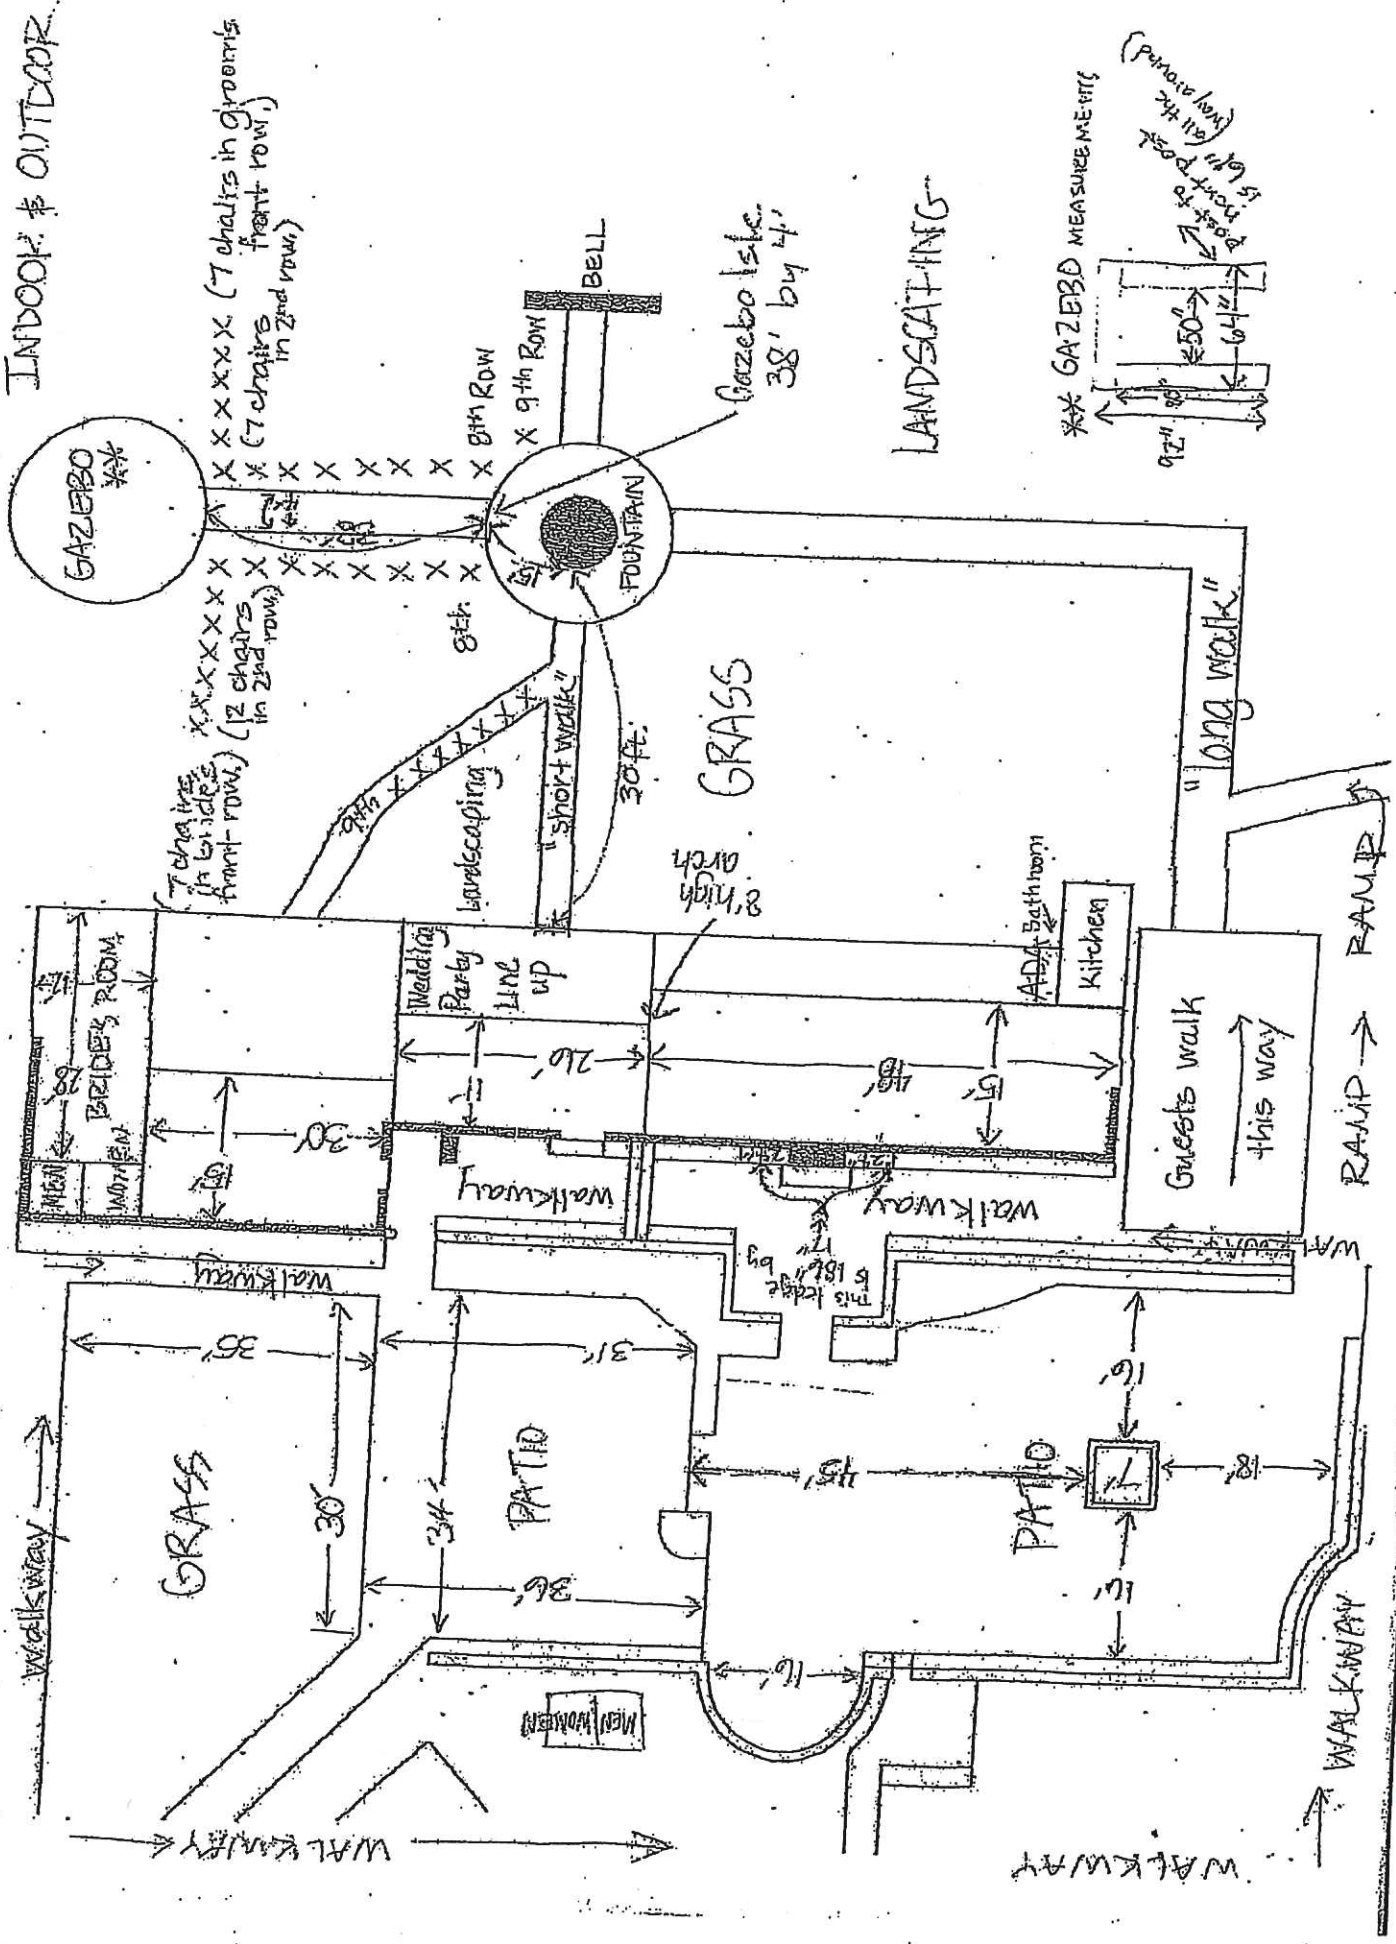

MEASUREMENTS

INDOOR: \$ OUTDOOR

LANDSCAPING

GRASS

"long walk"

Guests walk this way

RAIMP

WALKWAY

WALKWAY

7 chairs in bride front row

7 chairs in 2nd row

7 chairs in 2nd row

7 chairs in 2nd row

Landscaping

short walk

30'

8' high arch

GRASS

Gazebo 1st. 38' by 4'

BELL

FOUNTAIN

GAZEBO

*** GAZEBO MEASUREMENTS