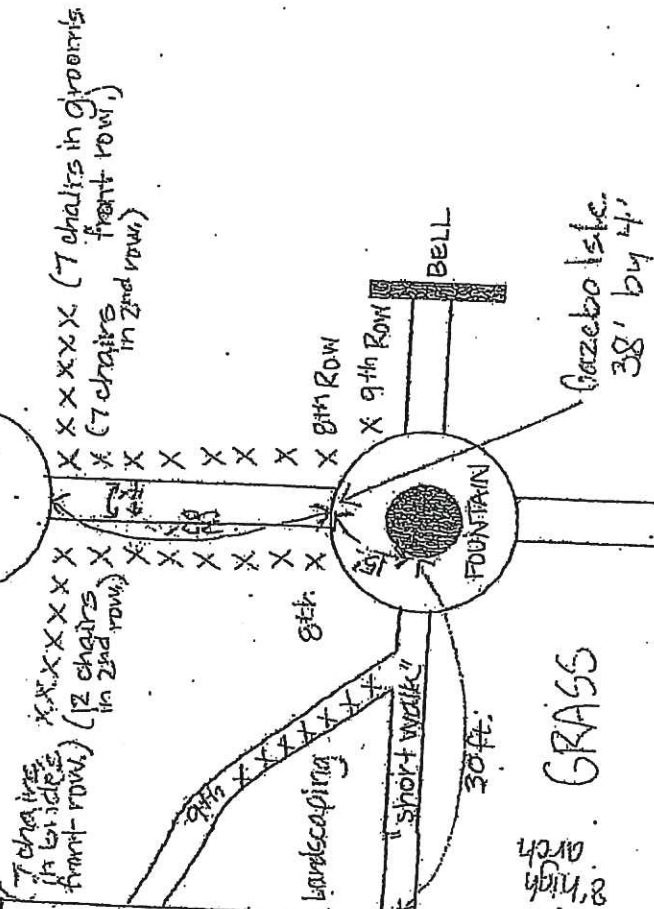

MEASUREMENTS

INDOOR: \$ OUTDOOR

LANDSCAPING

GRASS

"long walk"

Guests walk this way

RAIMP

WALKWAY

WALKWAY

7 chairs in bride front row

7 chairs in 2nd row

7 chairs in 2nd row

7 chairs in 2nd row

Landscaping

short walk

30'

8' high arch

GRASS

Gazebo 1st. 38' by 4'

BELL

FOUNTAIN

GAZEBO

*** GAZEBO MEASUREMENTS